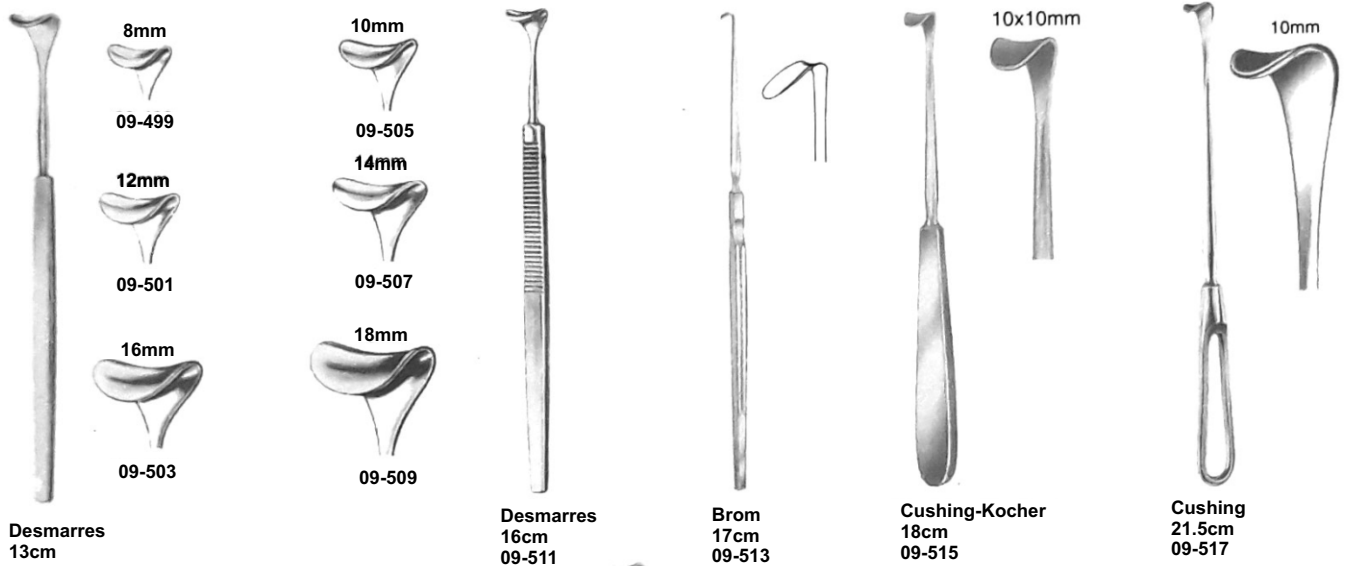

Moberg
17cm

14x5mm
09-479

17x5mm
09-481

25x6mm
09-483

20x6mm
09-485

10x6mm
09-486

News
15cm
09-487

Cottle
16cm
09-488

Sharp

Kocher
21cm
09-551

Blunt

Kocher
21cm
09-553

Sharp

Kocher
21cm
09-555

Blunt

Kocher
22cm
09-557