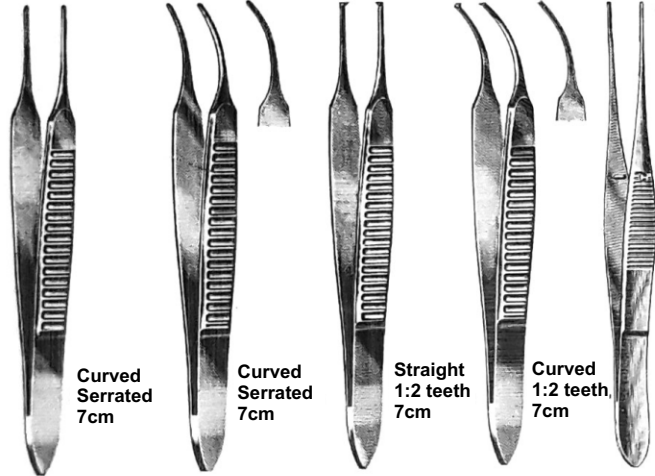

Curved Serrated 7cm

Curved Serrated 7cm

Straight 1:2 teeth 7cm

Curved 1:2 teeth 7cm

Graefe

Graefe
0.5mm 04-443
0.7mm 04-445
1.0mm 04-447

Graefe
04-449
04-451
04-453

Graefe
04-455
04-457
04-459

Graefe
04-461
04-463
04-465

7cm 04-467 04-471 04-475 04-479 04-483 04-487
10cm 04-469 04-473 04-477 04-481 04-485 04-489